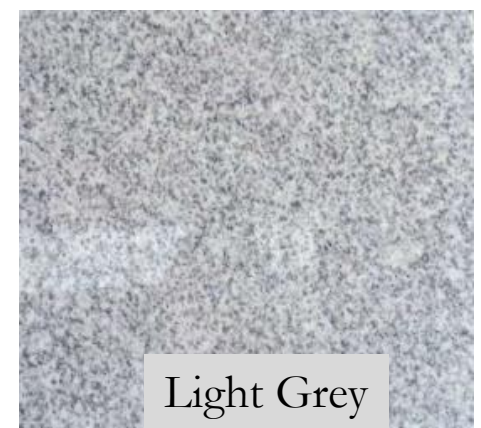

Brooks

— INDEPENDENT FUNERAL DIRECTORS —

Stone Samples

Granite

A popular choice for memorials it is durable and easy to maintain requiring minimal upkeep. Can have a polished or honed (matt) finish

Granite Alternatives